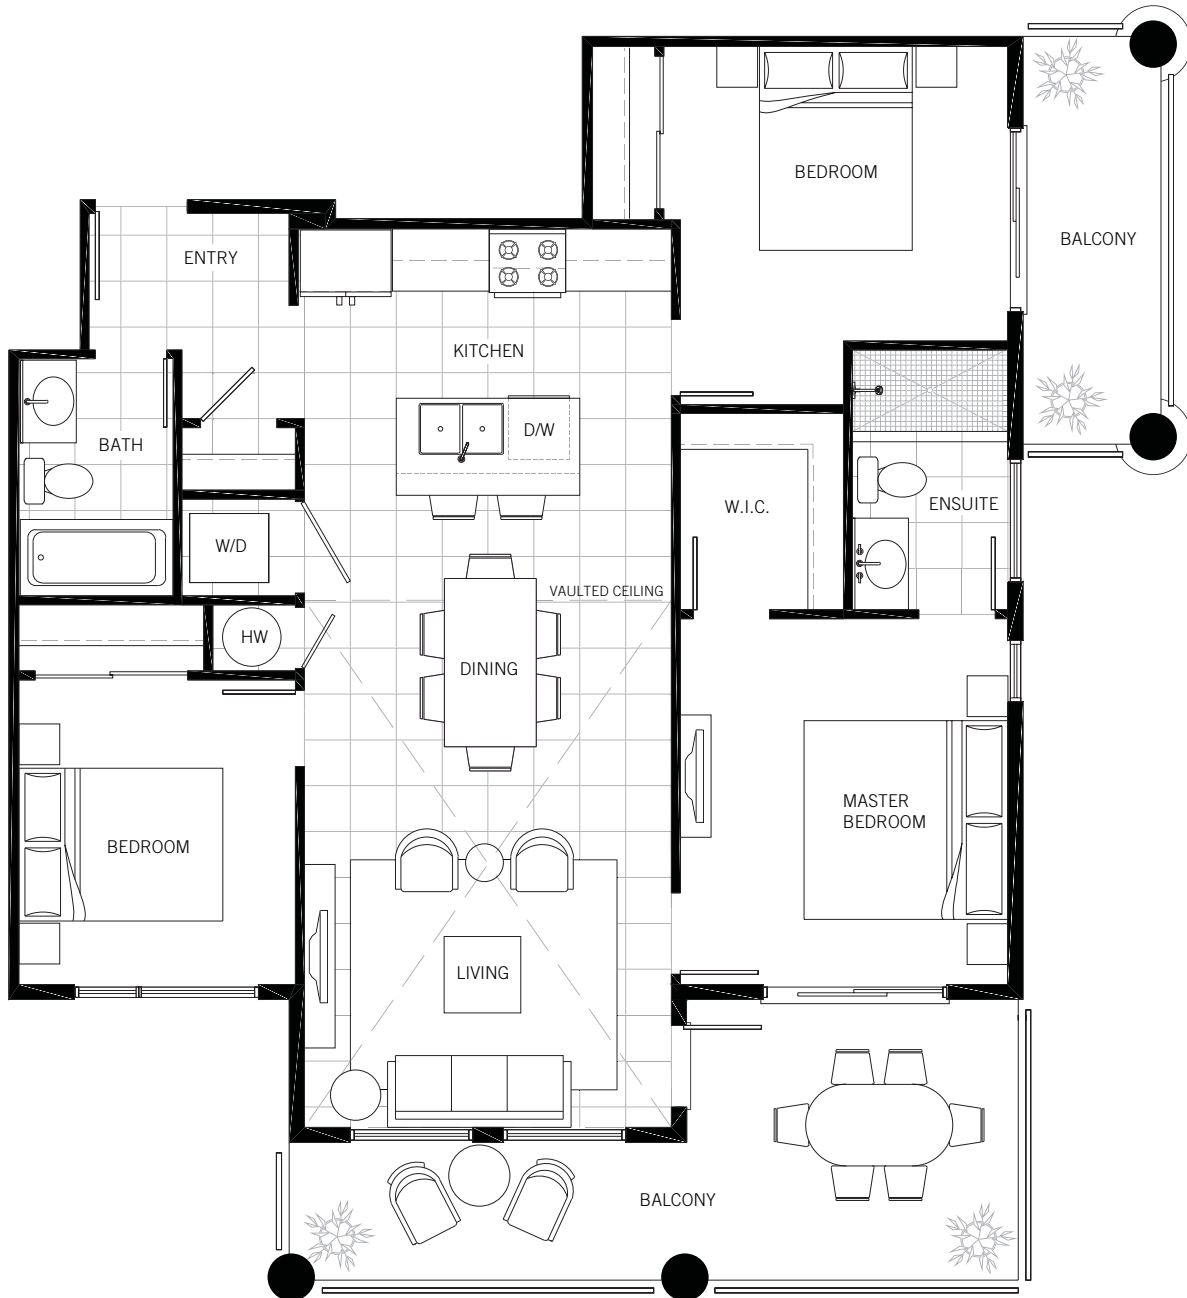

# WATERFRONT RESIDENCES

PLAN F

3 Bedroom

Living 930 sq ft (approx)

Outdoor 435 sq ft (approx)

**Total 1,365 sq ft (approx)**

Units: Bldg 1: 205

Second Floor

Building 1

Actual floor plans, illustrations, sizes and dimensions are approximate and may vary slightly.

## PLAN F1

3 Bedroom

Living 930 sq ft (approx)

Outdoor 220 sq ft (approx)

**Total 1,150 sq ft (approx)**

Units: Bldg 1: 305

Third Floor

Building 1

Actual floor plans, illustrations, sizes and dimensions are approximate and may vary slightly.