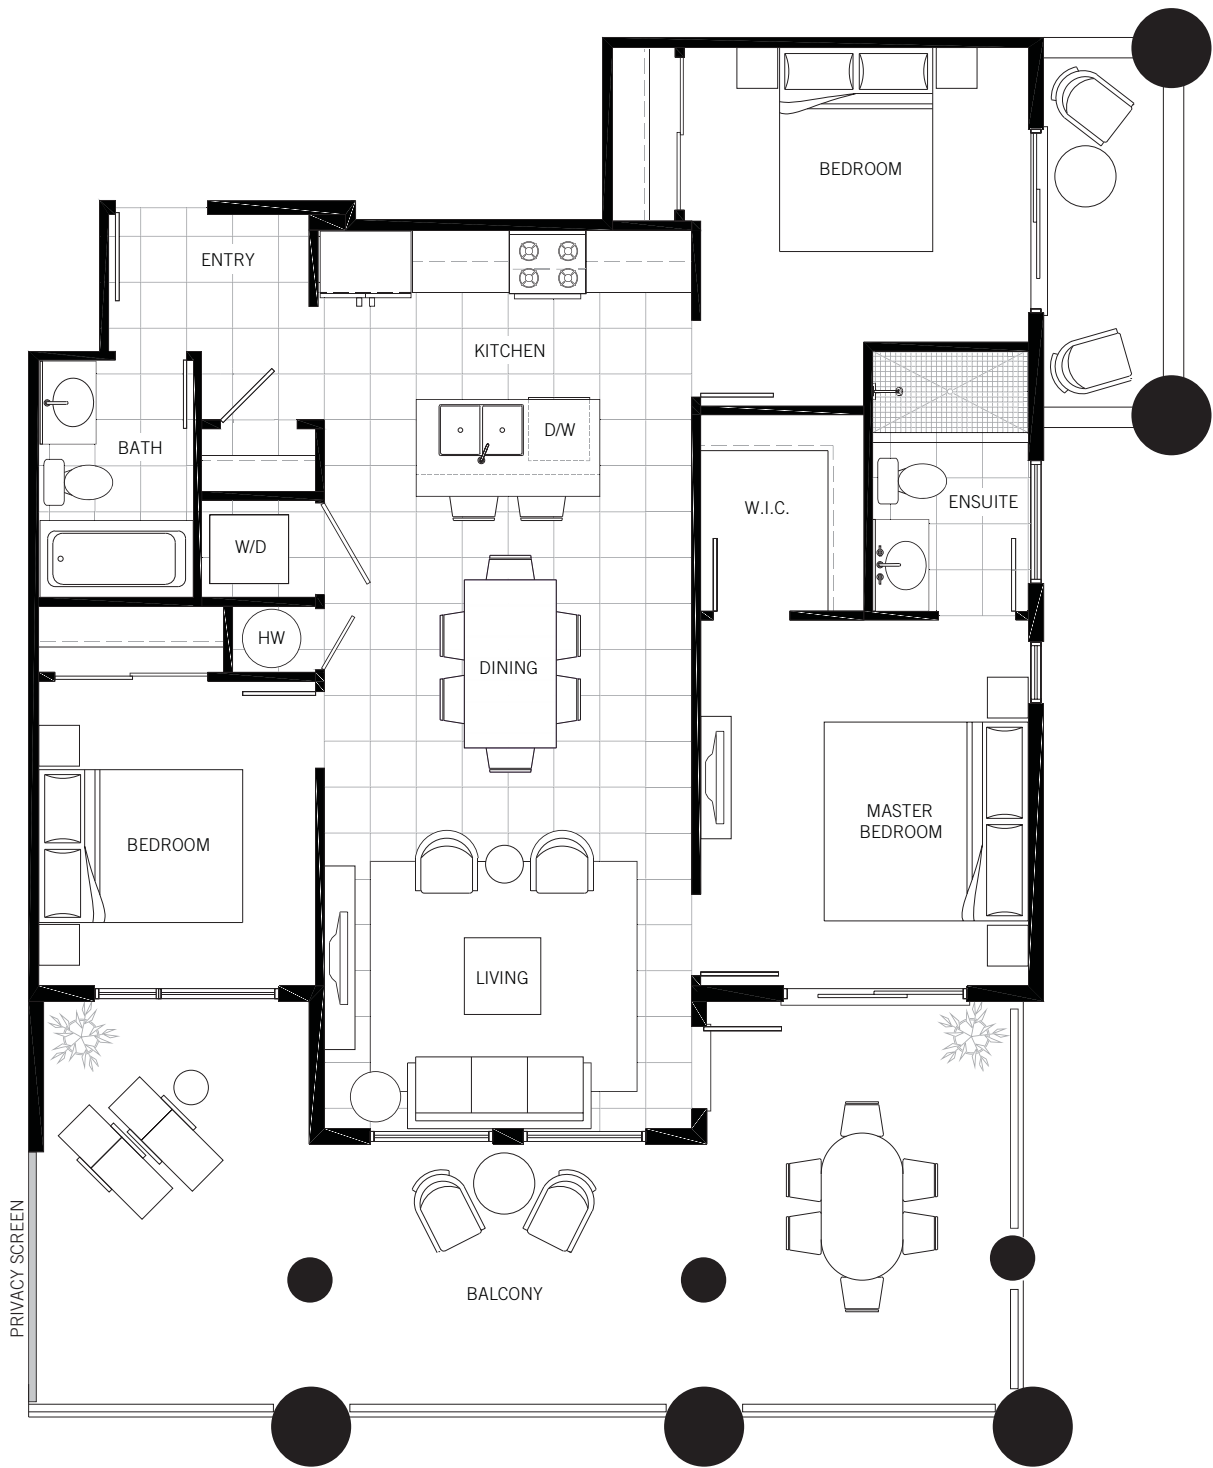

# WATERFRONT RESIDENCES

PLAN F

3 Bedroom

Living 930 sq ft (approx)

Outdoor 435 sq ft (approx)

**Total 1,365 sq ft (approx)**

Units: Bldg 1: 205

Second Floor

Building 1

Actual floor plans, illustrations, sizes and dimensions are approximate and may vary slightly.

## PLAN F1

3 Bedroom

Living 930 sq ft (approx)

Outdoor 220 sq ft (approx)

**Total 1,150 sq ft (approx)**

Units: Bldg 1: 305

Third Floor

Building 1

Actual floor plans, illustrations, sizes and dimensions are approximate and may vary slightly.